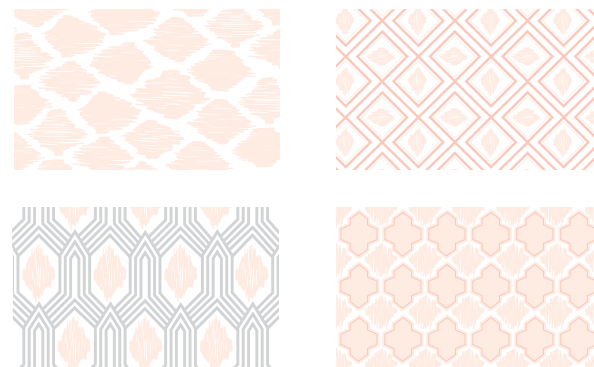

THE ELEGANCE COLLECTION

A stylish elegant stationery collection with calligraphy, traditional fonts, monograms and abstract patterns in shades of blush and grey with touches of rose gold ribbon.

INSPIRATION

FONTS

A a B b C c D d E e F f
A a B b C c D d E e F f
A a B b C c D d E e F f

COLOUR PALETTE

MONOGRAM

PATTERNS

PRICING

	25 - 50 PRINTS	51 - 100 PRINTS	101+ PRINTS
SAVE THE DATE <i>Comes with standard white envelope, see below for alternative luxury envelope options</i> A6 digitally printed on soft white paper with ribbon.	£2.20 each	£1.50 each	£1.35 each
INVITATION <i>Comes with standard white envelope, see below for alternative luxury envelope options</i> A6 digitally printed on soft white paper.	£2.70 each	£1.85 each	£1.70 each
DETAILS CARD A6 digitally printed on soft white paper.	£2.20 each	£1.50 each	£1.35 each
MAP CARD A6 digitally printed on soft white paper.	£2.20 each + £60 for bespoke map illustration	£1.50 each + £60 for bespoke map illustration	£1.35 each + £60 for bespoke map illustration
ROSE GOLD RIBBON WITH TAG	£2.00 each	£1.75 each	£1.50 each
RSVP <i>Comes with standard white envelope, see below for alternative luxury envelope options</i> A7 digitally printed on soft white paper.	£2.20 each	£1.50 each	£1.35 each
LUXURY ENVELOPES C6 OR 150mm ² Luxury grey coloured envelope with patterned liner.	£1.50 each	£1.25 each	£1.10 each
C7 Luxury grey coloured envelope.	£0.85 each	£0.60 each	£0.55 each